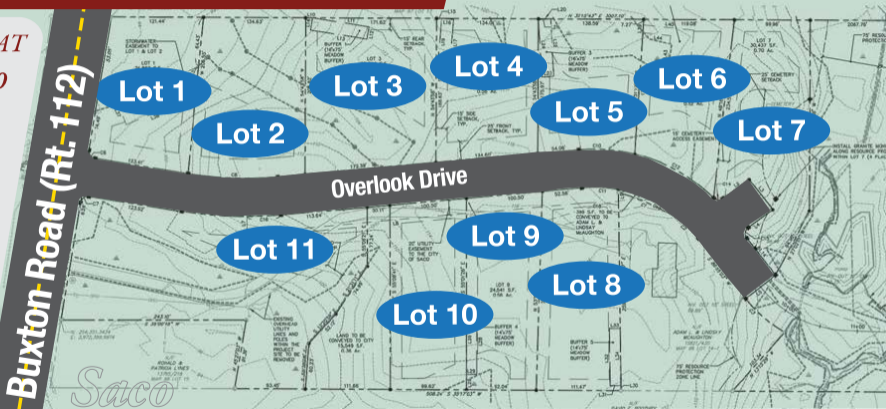

# Saco Heath Overlook

PRICES STARTING AT  
**\$325,000.00**

GraiverHomes.com

**GRAIVER HOMES** INC.

**bg**  
beangroup

Key

-  For sale
-  Pending
-  Sold

Contact: [Loni@GraiverHomes.com](mailto:Loni@GraiverHomes.com) ~ 329-7355