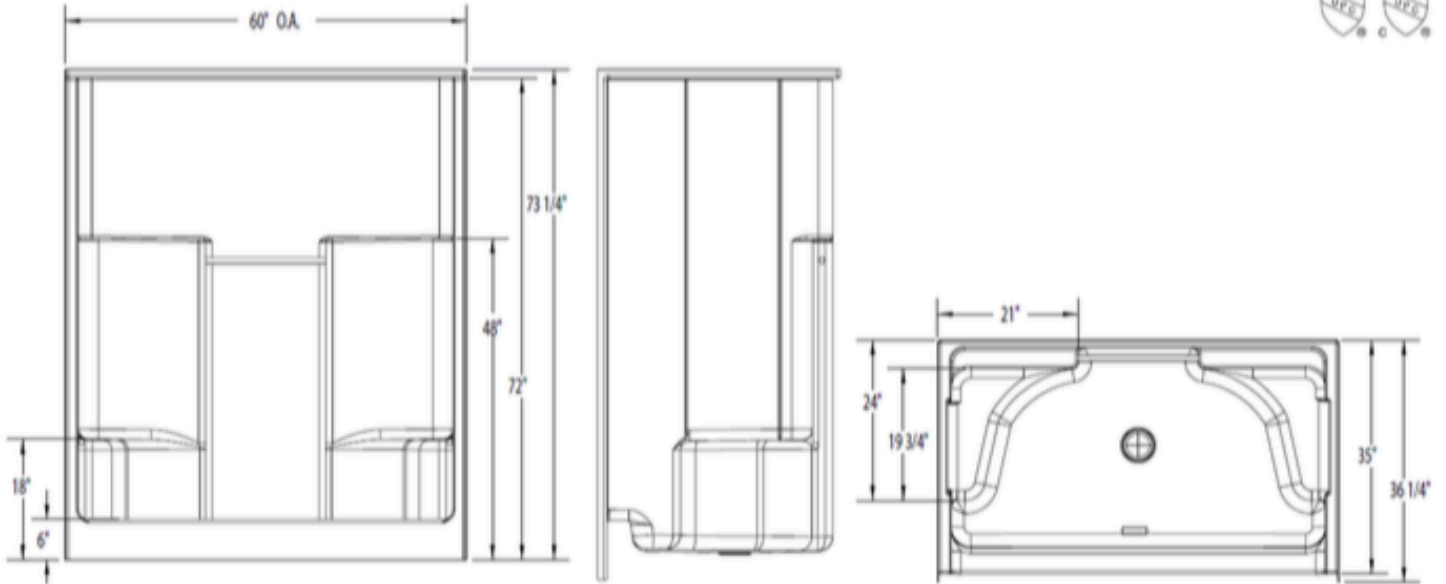

60 x 35 x 72 (1525 x 890 x 1830)
inches (mm)