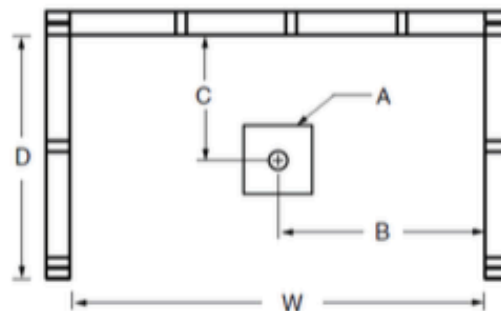

FRAMING DIMENSIONS inches (mm)

Type	D Depth	W Width	H Height	A	B	C
Alcove	36 1/4 (920)	60 1/4 (1525)	-	Box Out	30 (760)	15 3/4 (400)