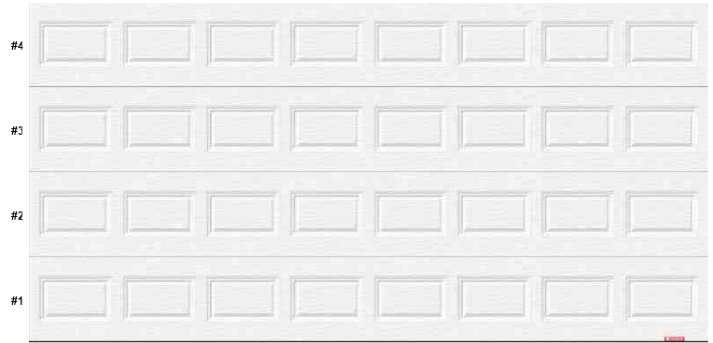

Hardware: Bolted, 2" residential torsion

- Standard lift
- Prepared for wood frame
- White nylon roller (short)
- Side lock
- Weight (Hrdw) : 21 lb.
- Struts quantity : 1
- Single hinges
- 12 inch radius
- 10,000 cycle torsion spring(s)
- Weight (Door + Hrdw) : 214 lb.
- Minimum headroom required: 14 in.
- Op. bracket, adjustable

Operator(s):

Description:

LIFTMASTER PREMIUM 8355W

8355W 8' 1/2 HP MYQ Wi-Fi (Belt) (Qty:1)

- Drive system : belt
- Power : 1/2 HP
- Motor warranty : lifetime
- 2 lights with adjustable light time delay
- MyQ® technology
- Multi-Function Control Panel
- 3-Button Remote Control
- Built-In WI-FI

Options (included) :

- 893LM 3-BUTTON REMOTE CONTROL SEC+2.0 (Qty:1)