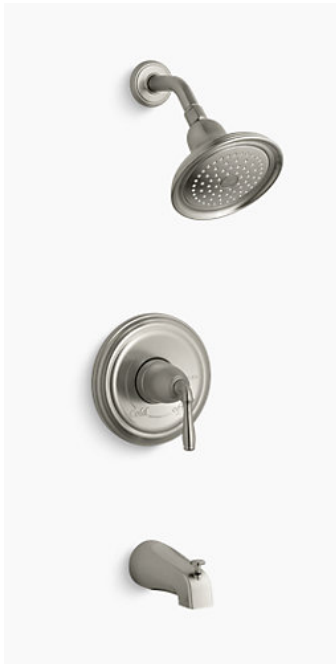

Featuring a classic silhouette, this Devonshire sink faucet complements a variety of bathroom decors. The faucet features ergonomic sculpted lever handles for easy control. A spout and matching pop-up drain with a tailpiece completes the set.

Dimensions

Height 5-1/8"
Length 4-3/4"
Width 4"

Option 1: Devonshire

Devonshire Rite-Tempt pressure-balancing bath and shower faucet trim with lever handle, valve not included.

K-T395-4-2BZ

Devonshire® Rite-Tempt® pressure-balancing bath and shower faucet trim with lever handle, valve not included.
K-T395-4-2BZ

Product Highlights

Color / Finish

Brushed Nickel included in Silver & Gold. Platinum has choice of finish: Brushed Nickel or Oil Rubbed Bronze.

Designed to capture the essence of a bygone era, Devonshire faucets and accessories bring a versatile, traditional style to the bathroom. This bath and shower trim features a spout equipped with a diverter rod, which lets you easily redirect water to the showerhead. Pair this trim with a Rite-Tempt® pressure-balancing valve, which maintains your desired water temperature during pressure fluctuations.