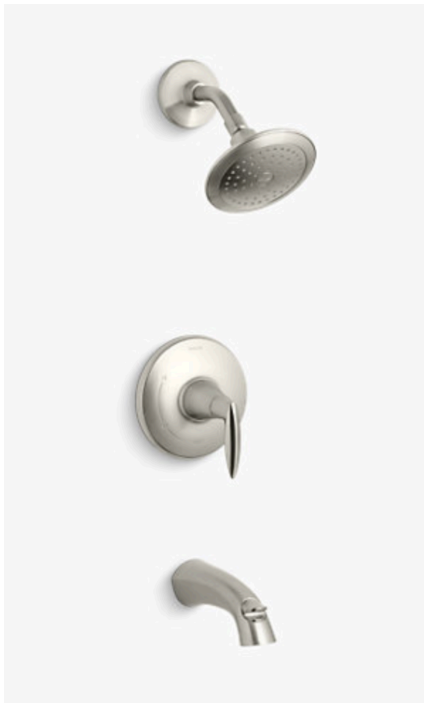

Included in:

Devonshire® Collection

Dimensions

Height 7"
Length 5-5/8"
Width 7"

Option 2: Alteo

Alteo Centerset bathroom sink faucet
K-45100-4-2BZ

Alteo® Centerset bathroom sink faucet
K-45100-4-2BZ

Product Highlights

Color / Finish

Brushed Nickel included in Silver & Gold. Platinum has choice of finish: Brushed Nickel or Oil Rubbed Bronze.

With sleek, confident curves inspired by nature, the Alteo faucet collection exudes a self-assured simplicity. Designed to deliver exceptional quality at an approachable price, the Alteo collection features fluid design lines that complement a wide range of decor.

Features

- Two-handle centerset lavatory faucet for 4" centers
- Features a high-arched spout for more space to work within the lavatory
- Features composite yoke valve platform that includes nylon supply hoses for simplified installation
- 1.5 gallons per minute maximum flow rate
- Kohler ceramic disc valves exceed industry longevity standards two times for a lifetime of durable performance
- Metal construction ensures durability and reliability
- Kohler finishes resist corrosion and tarnishing, exceeding industry durability standards over two times

Dimensions

Height 6-7/8"
Length 5"
Width 4"

Option 2: Alteo

Alteo bath and shower trim, valve not included
K-T45104-4-2BZ

Alteo® bath and shower trim, valve not included
K-T45104-4-2BZ

Product Highlights

Color / Finish