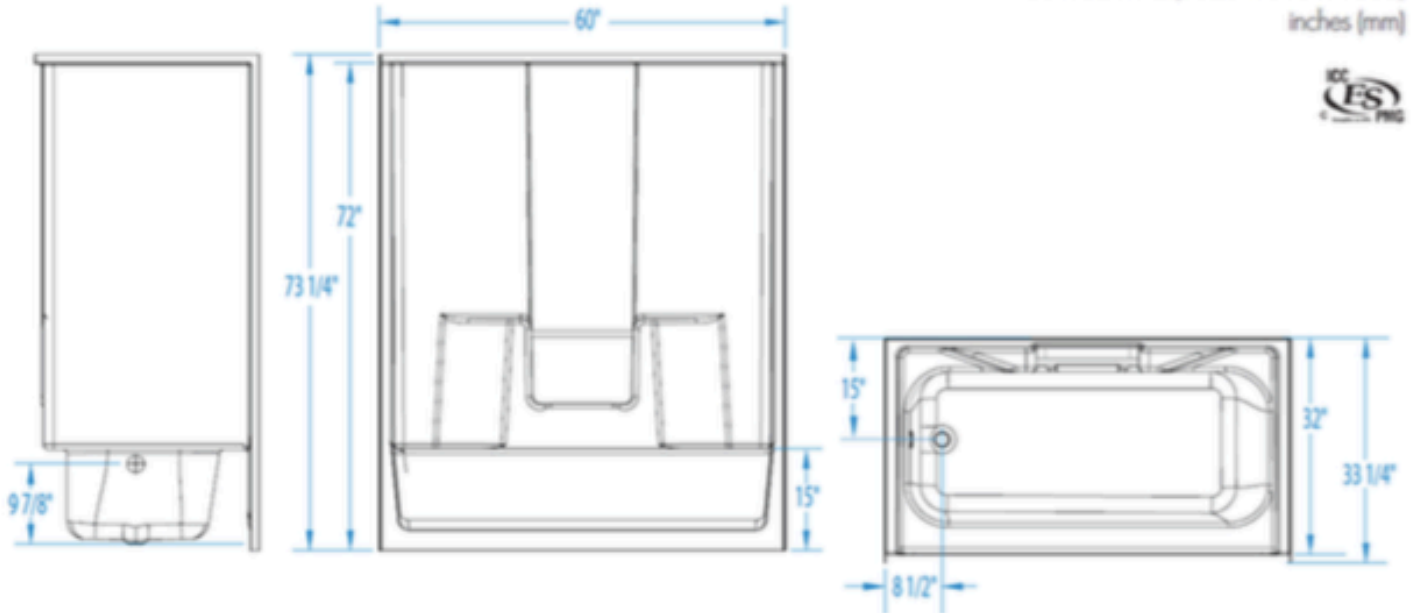

2603SG

60 x 32 x 72 (1525 x 815 x 1830)
inches (mm)

FEATURES lbs (kg) Dimensional Tolerance ± 1/8". Dimensions needed for site preparation should be measured from the unit. Aquatic assumes no responsibility for preparatory work.

Model #	Material	Wall Finish	Jets	Motor	Controls	Drain	Net Wt.	Pkg. Wt.
Tub-Shower #2603SG	Gelcoat	Smooth	-			LH or RH	124 (56)	129 (59)

DIMENSIONS

Specifications	inches (mm)
Width: Overall / Net	60 (1525)
Depth: Overall / Net	33 1/4 (845) / 32 (815)
Height: Overall / Net	73 1/4 (1860) / 72 (1830)
Enclosure Opening	56 (1420)
Skirt Height	15 (380)
Drain Rough-In (from Back Wall)	15 (380)
Drain Rough-In (from Side Wall)	2 1/4 (70)
Drain: Diameter / Clearance	2 (50) / 1 (25)