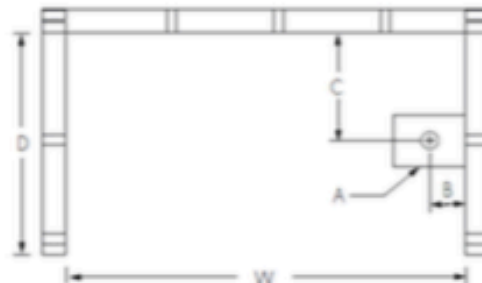

FRAMING DIMENSIONS inches (mm)

Type	D Depth	W Width	H Height	A	B	C
Alcove	33 1/4 (845)	60 1/4 (1525)	-	Box Out	2 1/4 (70)	15 (380)

SUMP DATA

Top of Drain to Bottom of Overflow	Capacity to Overflow gal (ltr)	Min. Operating Capacity gal (ltr)	WIDTH @ centerline		DEPTH @ centerline	
			Top	Bottom	Top	Bottom
9 3/4 (250)	42 (159)	-	53 1/4 (1360)	45 3/4 (1160)	22 1/4 (565)	20 3/4 (525)