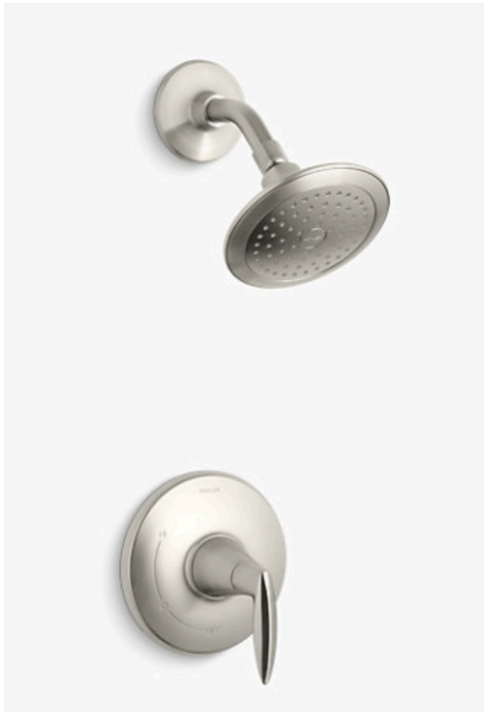

Brushed Nickel included in Silver & Gold. Platinum has choice of finish: Brushed Nickel or Oil Rubbed Bronze.

With sleek, confident curves inspired by nature, the Alteo faucet collection exudes a self-assured simplicity. Designed to deliver exceptional quality at an approachable price, the Alteo collection features fluid design lines that complement a wide range of décor

Features

- MasterClean spray nozzles to prohibit mineral build-up for easy cleaning
- Intended for use with Rite-Temp or HiFlow Rite-Temp valves
- Trim only, requires valve to complete installation
- Premium construction ensures durability and reliability
- Kohler finishes resist corrosion and tarnishing, exceeding industry durability standards over two times
- Coordinates with Alteo faucets and accessories

Dimensions

Height 6-7/16"
Length 6-3/4"
Width 6-7/16"

Option 2: Alteo

Alteo shower trim, valve not included
K-T45106-4-2BZ

Alteo® shower trim, valve not included
K-T45106-4-2BZ

Product Highlights

Color / Finish

Brushed Nickel included in Silver & Gold. Platinum has choice of finish: Brushed Nickel or Oil Rubbed Bronze.

With sleek, confident curves inspired by nature, the Alteo faucet collection exudes a self-assured simplicity. Designed to deliver exceptional quality at an approachable price, the Alteo collection features fluid design lines that complement a wide range of decor.