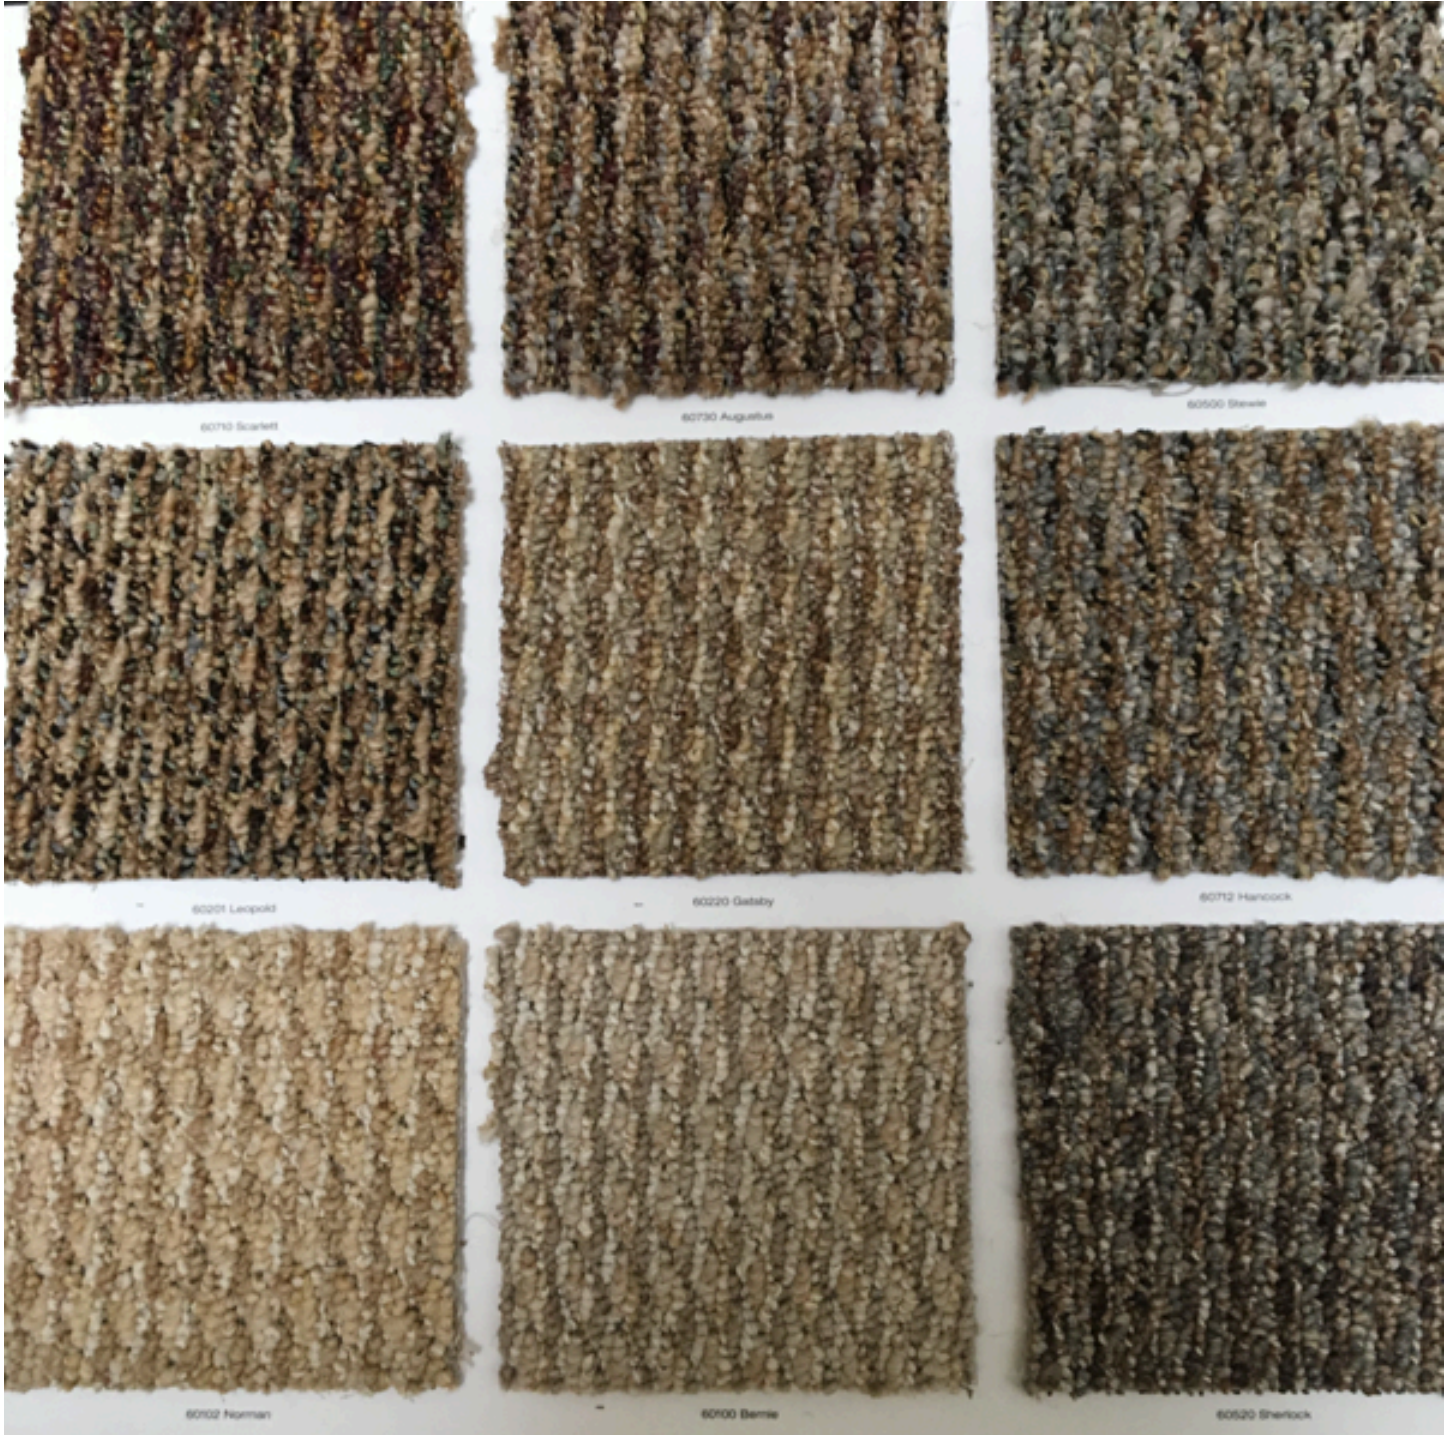

Red Oak Java

Red Oak Arabica

Red Oak Americano

Hardwood (continued)

Birch Matapedia

Horizon Nano Red Oak

Birch Bombay

Carpet

Carpet (continued)

Carpet (continued)

Carpet (continued)

Carpet (continued)

Tiles

Emblem Beige – 7x20

Emblem Brown – 7x20

Emblem Gray – 7x20