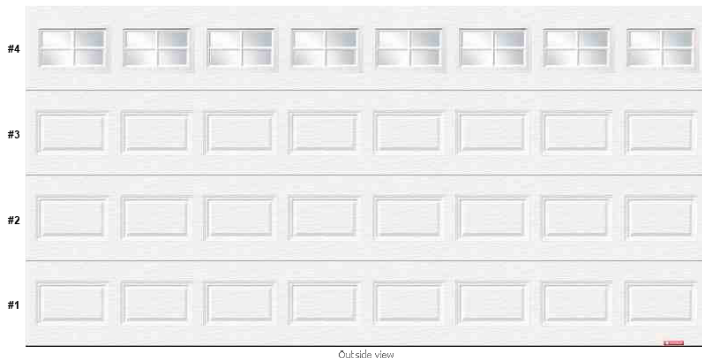

This perfectly stylish yet rugged fiberglass front door resists the dents and dings from day-to-day traffic, and will never rust or corrode.

Garage Doors

Gold

Model: Triforce, Classic CC
Quantity: 1
Size: 16' 0" x 8' 0" (width x height)
Sections: 2"-thick galvanized steel, insulation R-10
26-gauge galvanized steel, woodgrain finish; steel for interior and exterior faces; tongue and groove joint between sections. CFC-Free polystyrene insulation with laminated sheet.
Color: Ice White
Windows: Single pane - Decorative inserts Stockton (21" X 13"), White frame
Single pane inserted into a polypropylene frame
Weatherstrip:
Bottom: PVC Black complete
It's "U"-shaped rubber weatherstripping remains flexible during cold weather.
Perimeter: White dual flap nail