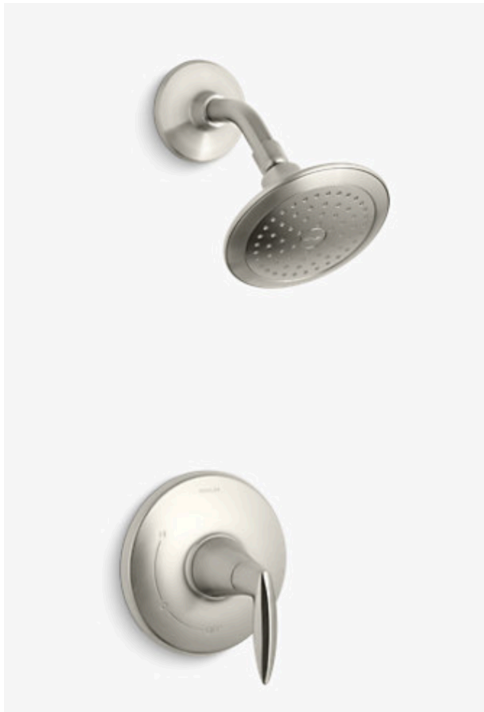

Features

- MasterClean spray nozzles to prohibit mineral build-up for easy cleaning
- Intended for use with Rite-Temp or HiFlow Rite-Temp valves
- Trim only, requires valve to complete installation
- Premium construction ensures durability and reliability
- Kohler finishes resist corrosion and tarnishing, exceeding industry durability standards over two times
- Coordinates with Alteo faucets and accessories

Dimensions

Height 6-7/16"
Length 6-3/4"
Width 6-7/16"

Option 2: Alteo

THE BOLD LOOK
OF **KOHLER**.

Alteo shower trim, valve not included
K-T45106-4-2BZ

Alteo® shower trim, valve not included
K-T45106-4-2BZ

Product Highlights

Color / Finish

Brushed Nickel included in Silver & Gold. Platinum has choice of finish: Brushed Nickel or Oil Rubbed Bronze.

With sleek, confident curves inspired by nature, the Alteo faucet collection exudes a self-assured simplicity. Designed to deliver exceptional quality at an approachable price, the Alteo collection features fluid design lines that complement a wide range of decor.