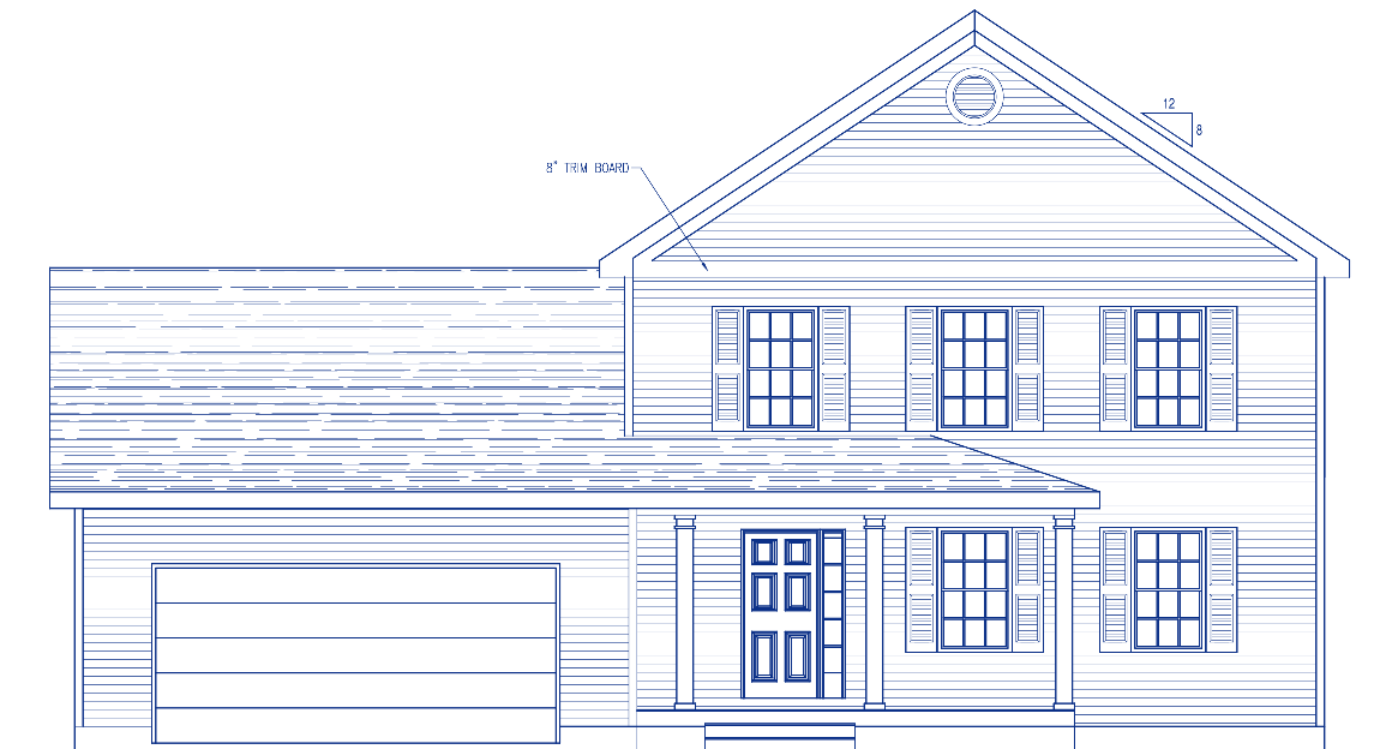

**Please Note:** Exterior and interior design of this plan is for visual purposes only. This exterior design may not reflect what the buyers package may include in their purchase. The signed Specification Sheet with buyers Package Choice supersede any and all details show on this plan. This plan is used for Marketing and Advertising purposes only.

**The Hurley (2.031 sq ft) – Front**

**The Hurley – Rear**

**The Hurley – Right**

**The Hurley – Left**

The Hurley – First Floor

The Hurley – Second Floor

The Hurley – Foundation